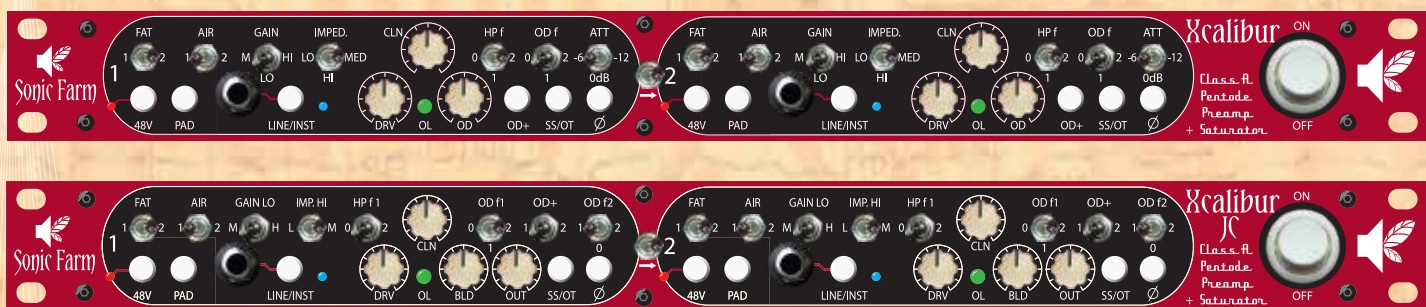

XCALIBUR DUAL PENTODE SATURATION PREAMP

Xcalibur and **Xcalibur JC (New!)** are pentode saturation preamps with multiple personalities: from pristine transparent and sparkly to harmonics rich heavy overdrive capable of some serious sonic damage! This is what the "Fab Four" should have had back in the days when they recorded the White Album! If you want to elevate your production to the next level, then **Xcalibur** may just be the ticket! Pre-overdrive filter and blend control help dial in just the right amount of "dirt". **Xcalibur** also has all the features found on our other tube preamps enabling it to excel at any studio application. The **JC** version (new, designed in collaboration with Joe Chiccarelli) adds a 3-way post-drive low pass filter and a master level control for even more tonal options. **Xcaliburs** run on a super high, 320VDC plate voltage, which gives them an unbelievably rich clean and also saturated tones.

Sonic Farm

SONICFARM.COM 778-863-1613 310-402-2390